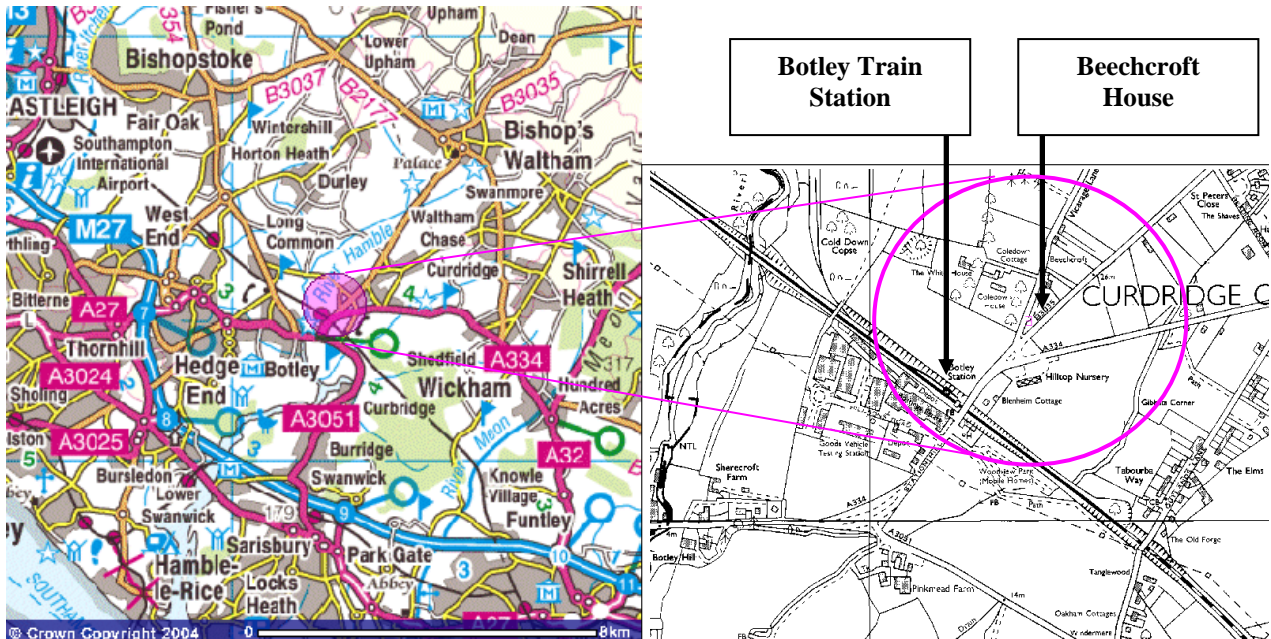

Map / Directions to Hampshire & Isle of Wight Wildlife Trust Headquarters at Beechcroft House:

By train - Beechcroft House is 100 metres from Botley Train Station: turn left along the B3035 (Bishops Waltham direction), follow the pavement over the railway bridge for approx. 50 metres **and bear left** at the fork in the main road. At the 'Give Way' sign on the road, turn left into Vicarage Lane. Beechcroft House has a sign and is the first property on the right. Report to reception at the main building on arrival.

By road – Use the maps below: Beechcroft House has a sign and is the first property on the right in Vicarage Lane. The car parking area is signposted. Report to reception at the main building on arrival.

Map reproduced by Hampshire & Isle of Wight Wildlife Trust (licence no. 100015632) from the Ordnance Survey 1:10,000 Scale Raster with the permission of Her Majesty's Stationery Office, Crown Copyright 2000. Unauthorised reproduction infringes Copyright and may lead to prosecution.